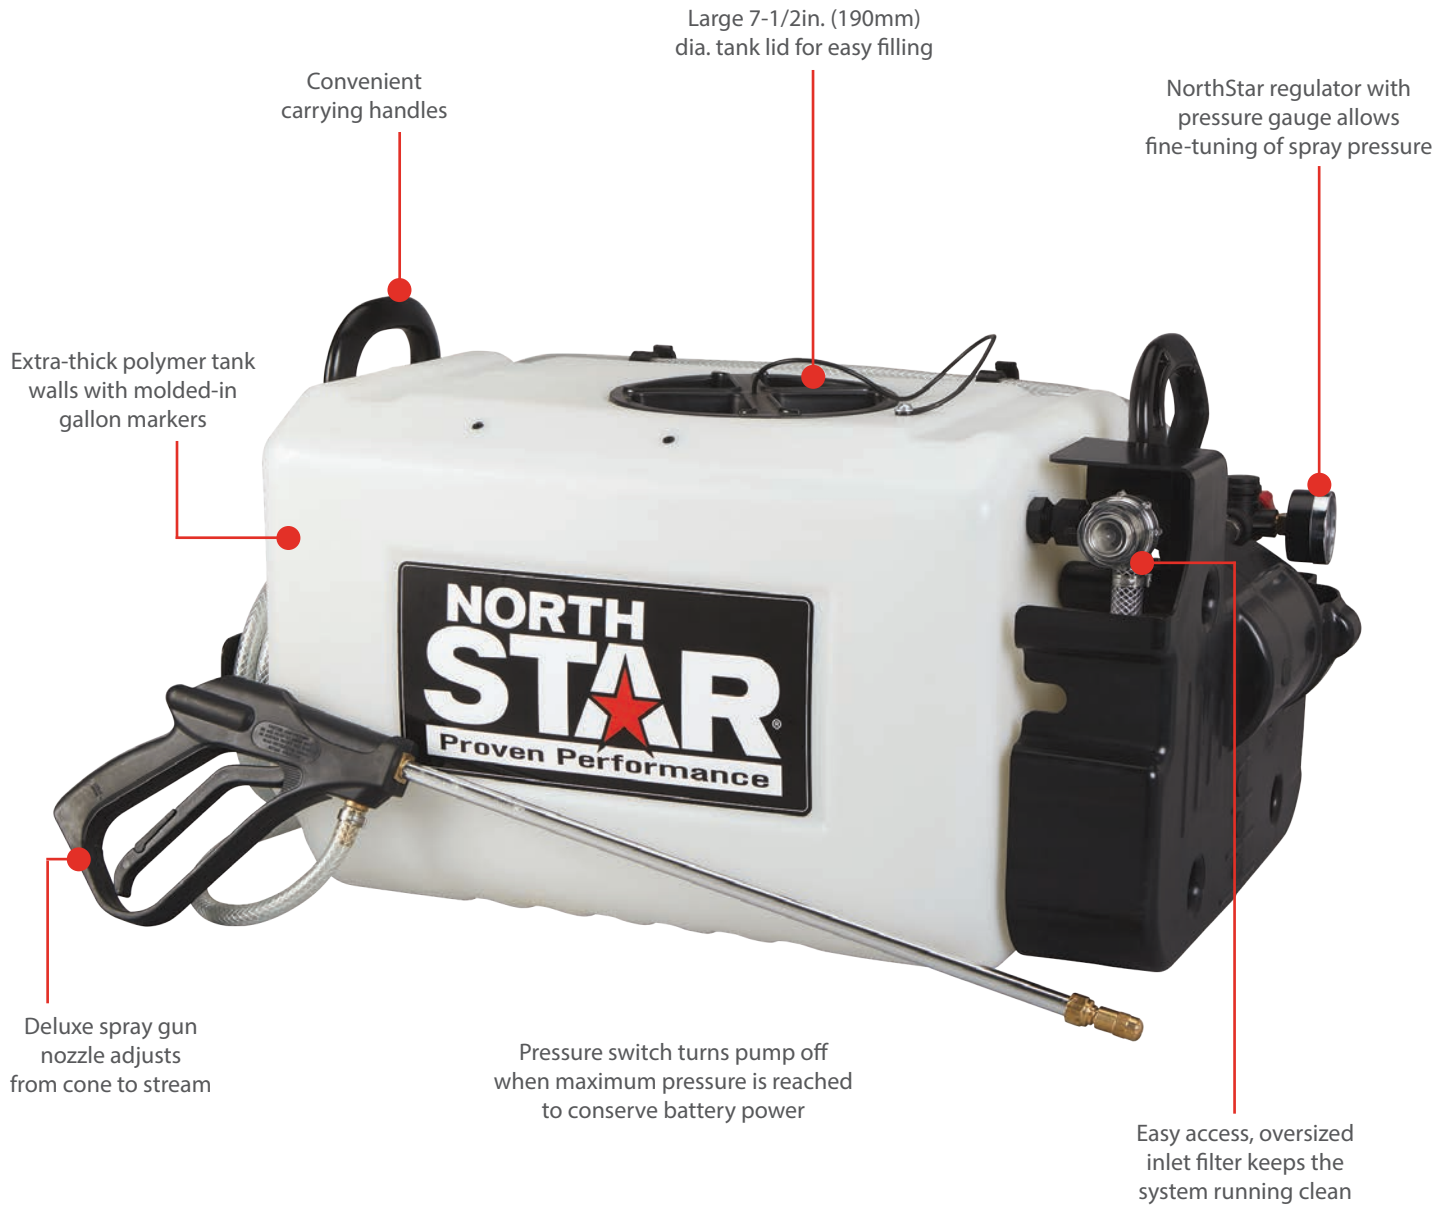

Deluxe NorthStar 60 Litre Spot Sprayer

Components:

In-line switch allows sprayer to be turned on or off from the driver's seat

*Specifications subject to change without notice.