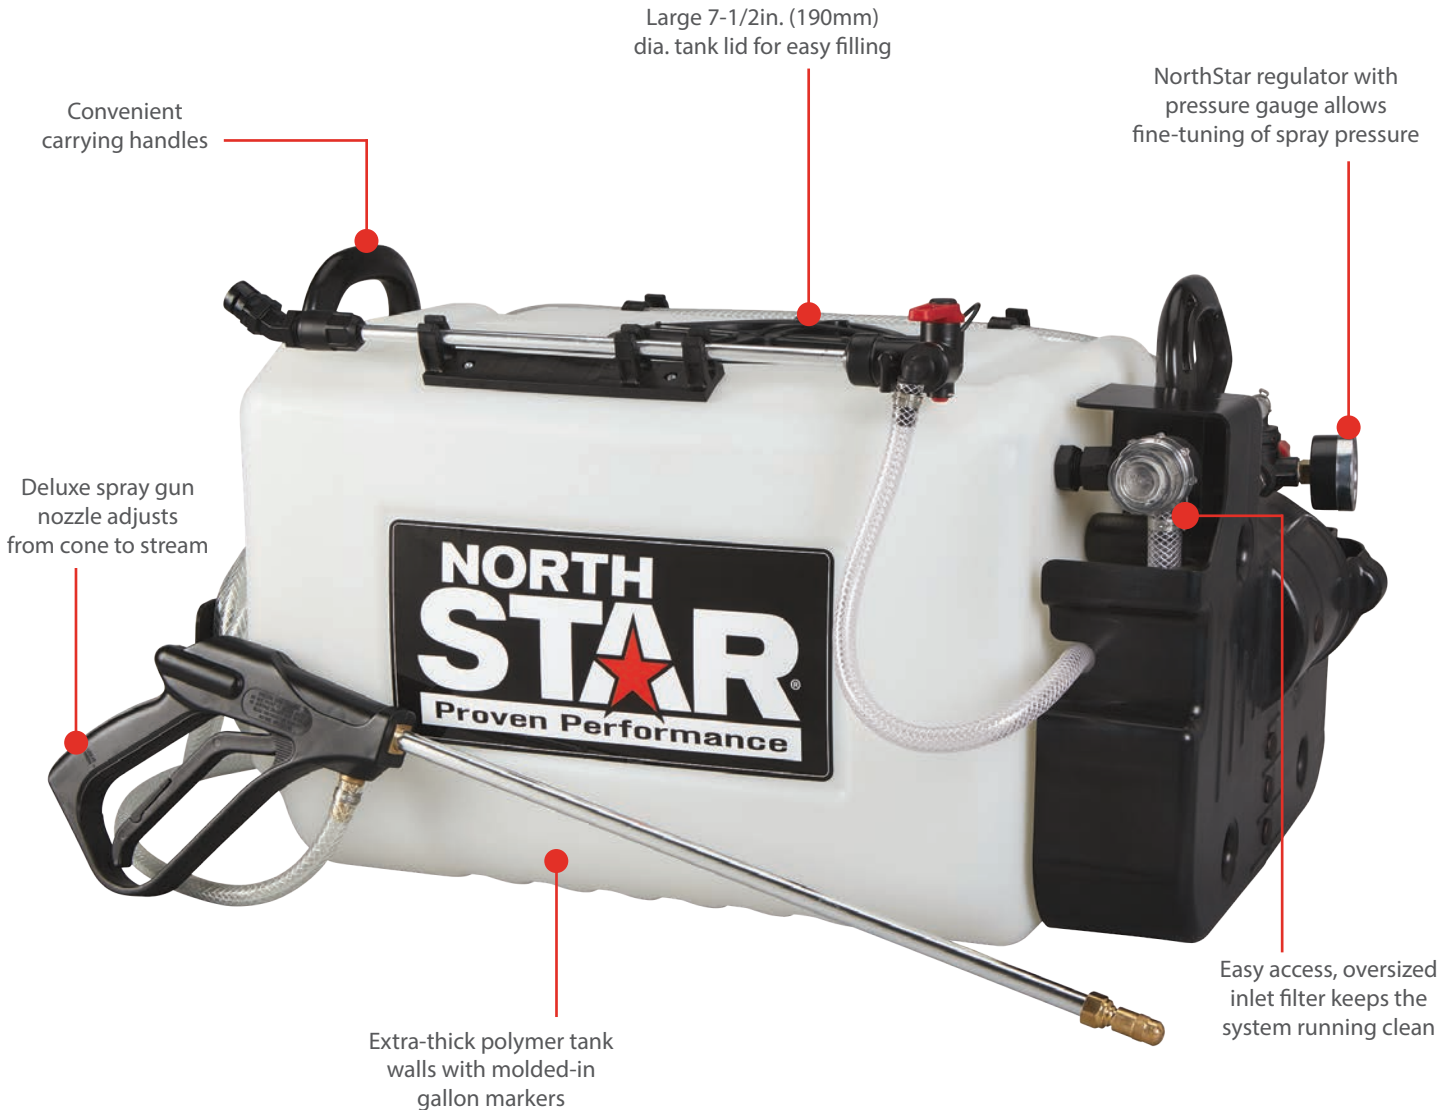

Deluxe NorthStar 60 Litre Spot and Single Broadcast Sprayer

Broadcast spray a wide swath plus spot spray with the new Deluxe NorthStar® Spot and Single Broadcast Sprayer. Deluxe NorthStar Sprayers feature many upgrades from our standard models, including a trigger sprayer gun, regulator and gauge, easy-access filter, rugged tank-mounted handles, protective pump cover, and more.

Gun Hose:

9.5mm x 4.6m (3/8in. x 15-ft.)

Gun Spray Pattern:

Cone or Stream

Spray Distance:

Gun	9.1m (30-ft.) long, 5.8m (19-ft.) high
Broadcast	4.2m (14-ft.) wide

Approvals:

CE compliant

Key Features:

- Deluxe trigger spray gun for accurate spot spraying
- Included NorthStar pressure regulator and gauge for precise control of spraying
- Easy-access, oversized inlet filter keeps the system running clean
- Tank-mounted handles for convenient carrying
- Cover to protect pump and other vital components
- Exclusive tank design features extra-thick walls and low center of gravity for added safety
- Compatible with Roundup® Agricultural Herbicides

Deluxe NorthStar 60 Litre Spot and Single Broadcast Sprayer

Components:

Pressure switch turns pump off when maximum pressure is reached to conserve battery power

In-line switch allows sprayer to be turned on or off from the driver's seat